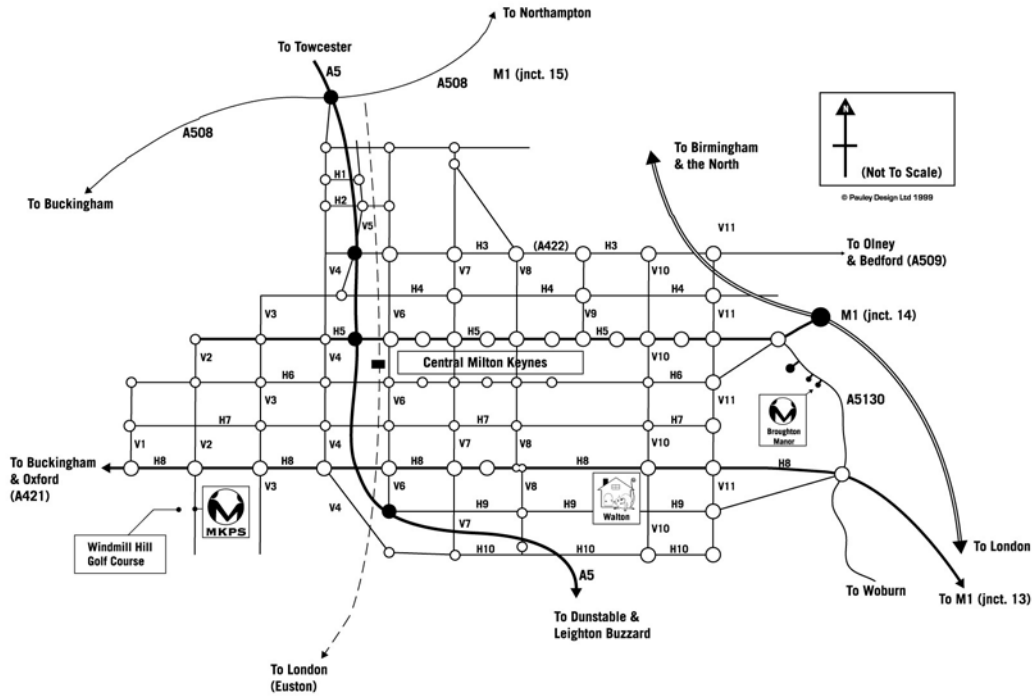

MILTON KEYNES PREPARATORY SCHOOL

Milton Keynes Preparatory School can be found on Tattenhoe Lane opposite the Windmill Hill golf course. This is situated in south west Milton Keynes, off the Windmill Hill roundabout, where H8 (Standing Way) and V2 (Tattenhoe Street) meet.

Milton Keynes Preparatory School
Tattenhoe Lane
Milton Keynes
MK3 7EG

Tel: 01908 642 111
Fax: 01908 366 365
Email: info@mkps.co.uk

Broughton Manor Nursery can be found on Newport Road, ¼ mile from junction 14 of the M1 motorway. This is situated in north east Milton Keynes on the A5130.

Ravenstone House Pre-Preparatory School and Nursery can be found on Walton Drive close to the Open University. This is situated in south east Milton Keynes, off H9 (Grovelway).